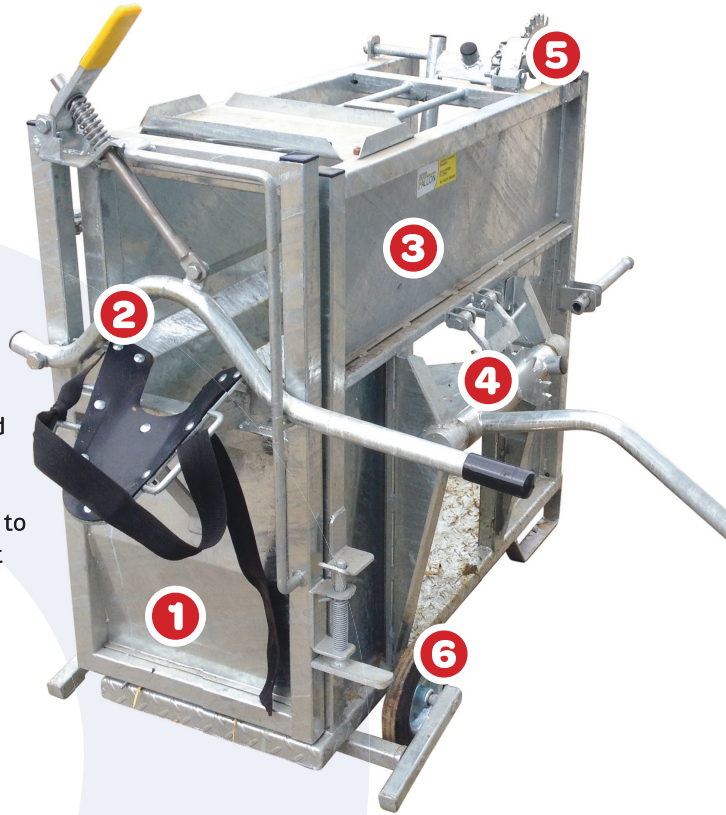

Osmonds Calf Dehorning Crate

The ultimate Calf Dehorning Solution

**Comes with
Belly Band
and Rump Bar**

- 1** Robust build, quality and durable design
- 2** Quick release head gate to allow animal to walk out of calf crate
- 3** Fully galvanised
- 4** Unique belly band prevents the calf from lying down in the calf crate
- 5** Rump bar keeps calf safely pushed forward
- 6** Retractable wheels for ease of movement around the yard

Calf head safely restrained to dehorn

For further information contact your local Rep or
Caroline on 01-4667988
or visit www.osmonds.ie

OSMONDS
Your Partners in Animal Health since 1932